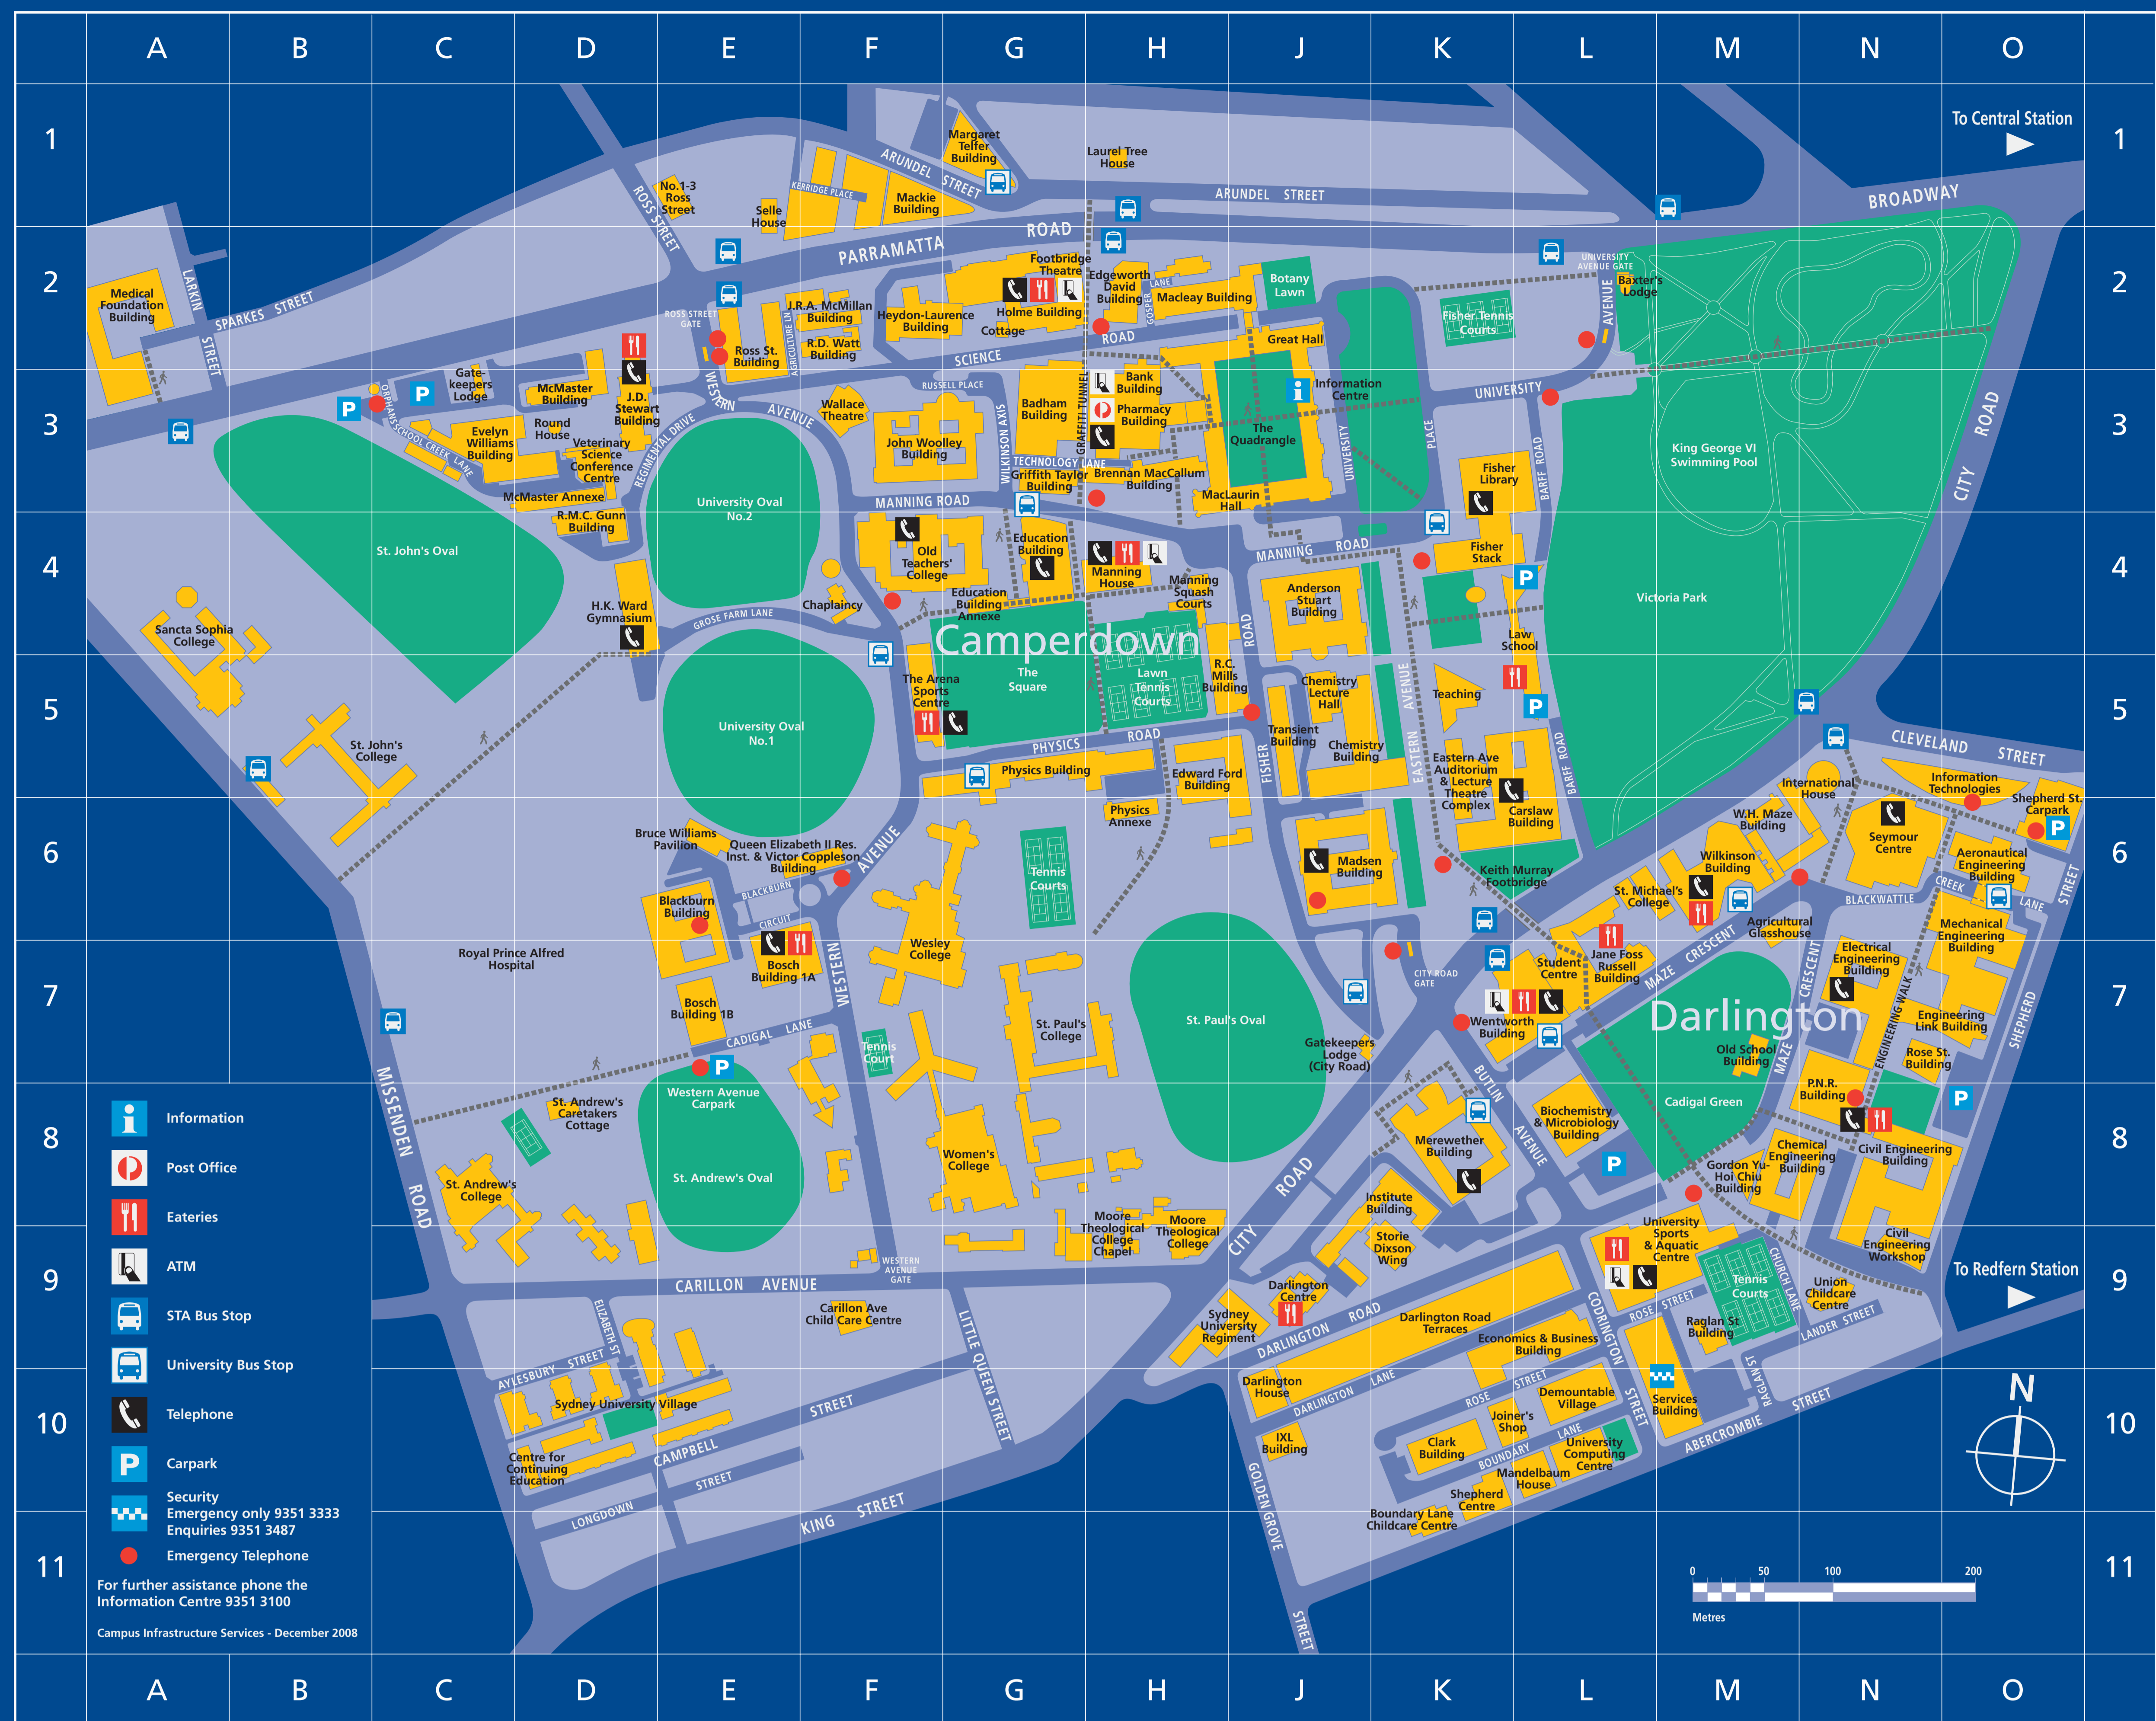

Camperdown and Darlington Campuses

Directory

University buildings

- O6 Aeronautical Engineering Building
- J4 Anderson Stuart Building
- G3 Badham Building
- H3 Bank Building
- L2 Baxter's Lodge
- L8 Biochemistry and Microbiology Building
- E6 Blackburn Building
- E7 Bosch Building 1A
- H3 Bosch Building 1B
- E6 Brennan MacCallum Building
- Bruce Williams Pavilion
- L6 Carslaw Building
- F4 Chaplaincy
- M8 Chemical Engineering Building
- J5 Chemistry Building
- N8 Civil Engineering Building
- N9 Civil Engineering Workshop
- K10 Clark Building
- J9 Darlington Centre
- J10 Darlington House
- K9 Darlington Road Terraces
- L10 Demountable Village
- K5 Eastern Avenue Auditorium & Lecture Theatre Complex
- L9 Economics and Business Building
- H2 Edgeworth David Geology Building
- G4 Education Building
- G4 Education Building Annexe
- H5 Edward Ford Building
- N7 Electrical Engineering Building
- N7 Engineering Link Building
- C3 Evelyn Williams Building
- K3 Fisher Library
- K4 Fisher Library Stack
- G2 Footbridge Theatre
- C3 Gatekeeper's Lodge
- J7 Gatekeeper's Lodge (City Road)
- M8 Gordon Yu-Hoi Chui Building
- J2 Great Hall
- G3 Griffith Taylor Building
- D4 H.K. Ward Gymnasium
- F2 Heydon - Laurence Building
- G2 Holme Building
- N5 Information Technologies
- K8 Institute Building
- N5 International House
- J10 IXL Building
- D3 J.D. Stewart Building
- F2 J.R.A. McMillan Building
- L7 Jane Foss Russell Building
- F3 John Woolley Building

- F1 Mackie Building
- H3 MacLaurin Hall
- H2 Macleay Building
- G1 Margaret Telfer Building
- J6 Madsen Building
- H4 Manning House
- H4 Manning Squash Courts
- D3 McMaster Annexe
- D3 McMaster Building
- O6 Mechanical Engineering Building
- A2 Medical Foundation Building
- K8 Merewether Building
- E1 No. 1-3 Ross Street
- M7 Old School Building
- F4 Old Teachers' College
- H3 Pharmacy Building
- H6 Physics Annexe
- G5 Physics Building
- N8 P.N.R. Building
- E6 Queen Elizabeth II Research Institute
- H5 R.C. Mills Building
- F2 R.D. Watt Building
- D4 R.M.C. Gunn Building
- M9 Raglan Street Building
- N7 Rose Street Building
- E2 Ross Street Building
- G2 Science Road Cottage
- E1 Selle House
- M10 Services Building
- N6 Seymour Centre
- K10 Shepherd Centre
- O6 Shepherd Street Carpark
- K9 Storie Dixon Wing
- F5 The Arena Sports Centre
- J3 The Quadrangle
- J5 Transient Building
- L10 University Computing Centre
- M9 University Sports & Aquatic Centre
- D3 Veterinary Science Conference Centre
- E6 Victor Coppleson Building
- F3 Wallace Theatre
- K7 Wentworth Building
- E7 Western Avenue Carpark
- M6 W.H. Maze Building
- M6 Wilkinson Building

Childcare centres

- K11 Boundary Lane
- F9 Carillon Avenue
- N9 KU Union
- H1 Laurel Tree House

Colleges & residential accommodation

- J10 Darlington House
- K9 Darlington Road Terraces
- N5 International House
- L10 Mandelbaum House
- A4 Sancta Sophia College
- C8 St Andrew's College
- B5 St John's College
- L6 St Michael's College
- G7 St Paul's College
- E1 Selle House
- D10 Sydney University Village
- F7 Wesley College
- G8 Women's College

Computer Access Centres

- H3 Brennan
- G4 Education
- K3 Fisher
- N7 Link
- L6 McGrath (Carslaw)
- H3 Pharmacy

Cultural venues